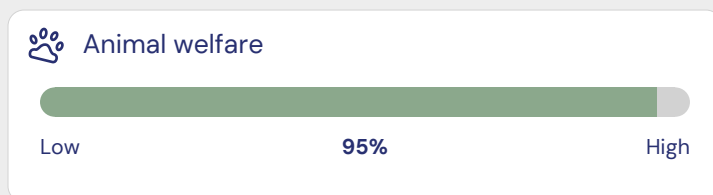

Ingredients

lait partiellement écrémé IP-SUISSE (Suisse).

Impact on air, water and soil

Breakdown of ingredients

Biodiversity and animal welfare

Origin and seasonality

Packaging and preservation

Warning