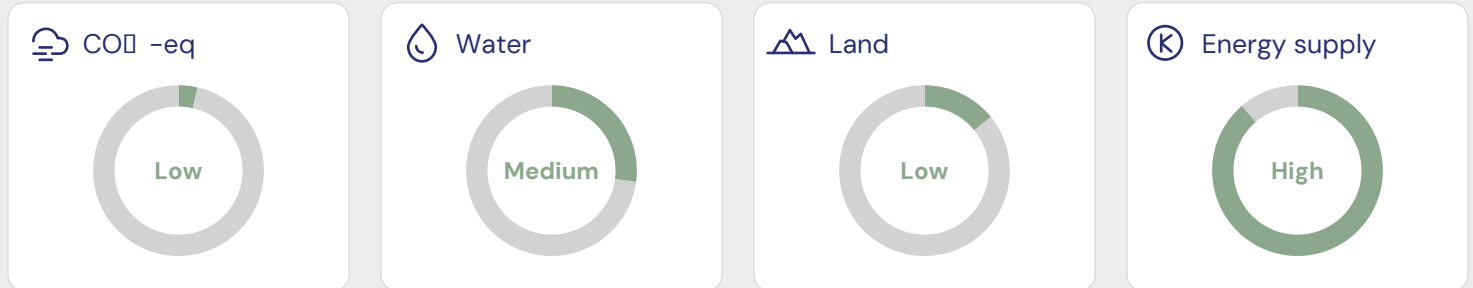

Impact on air, water and soil

Breakdown of ingredients

Biodiversity and animal welfare

No organic product

Labels