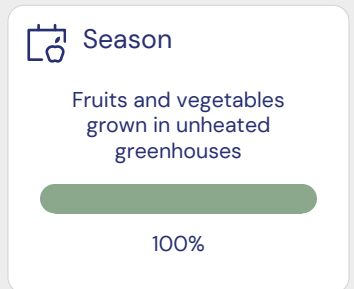

Origin and seasonality

Packaging and preservation

Not frozen

Main packaging
Other plastic

Warning

Assessment subject to change in recipe and product information. Beelong is not responsible for the quality or accuracy of the information used for the assessment.