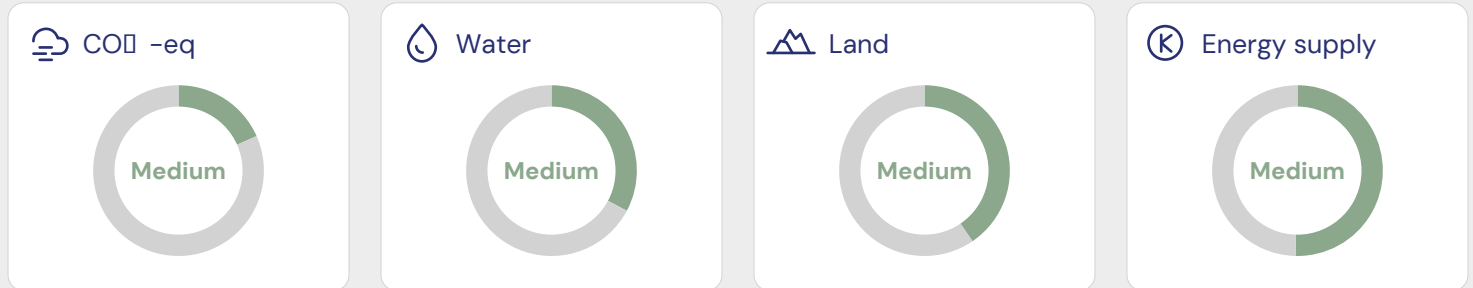

Impact on air, water and soil

Breakdown of ingredients