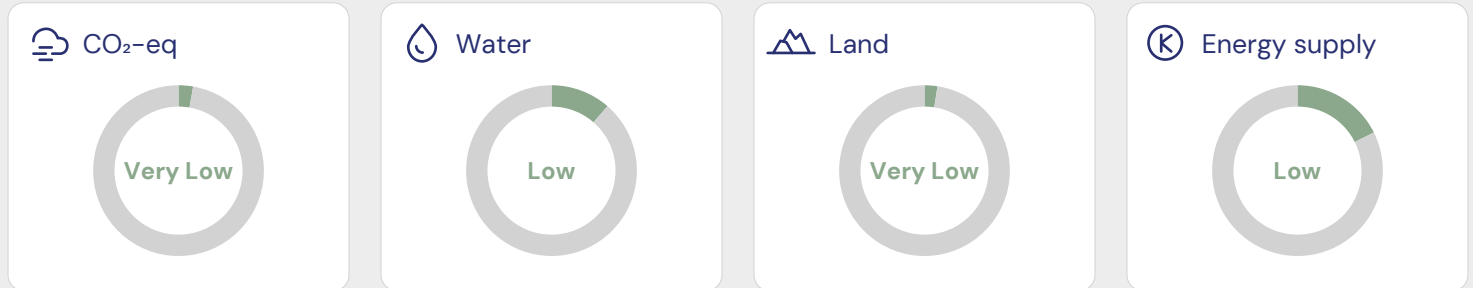

Betty Bossi FSI Fruit Mix 150g

Article number: 7160522

Betty Bossi

72 / 100

Good

ECO-SCORE® details

Environmental score	71
Labels and breeding/fishing programs	6
Endangered species	0
Environmental policy of the producing countries	1
Packaging	-10
Company policy	4
Total	72 / 100

Ingredients

pineapple 34% (A*), cantaloupe melon (B*), apple (C*), grapes (D*). *Origin A-D: see date

Impact on air, water and soil

Breakdown of ingredients

Biodiversity and animal welfare

No organic product