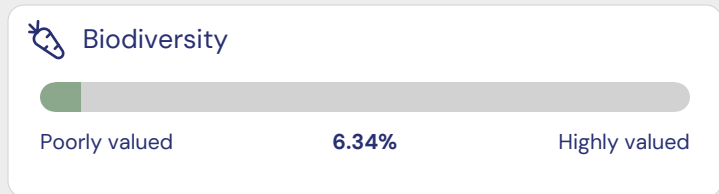

**Coop Karma Betty Bossi
Röstiburger m. Süsskartoffeln 200g**

Article number: 6023785

76 / 100
Good

ECO-SCORE® details

Environmental score	80
Labels and breeding/fishing programs	0
Endangered species	0
Environmental policy of the producing countries	2
Packaging	-10
Company policy	4
Total	76 / 100

Impact on air, water and soil

Breakdown of ingredients

Biodiversity and animal welfare

No organic product

Labels

Animal welfare: Does not contain animal products

Palm oil free

Does not contain endangered species