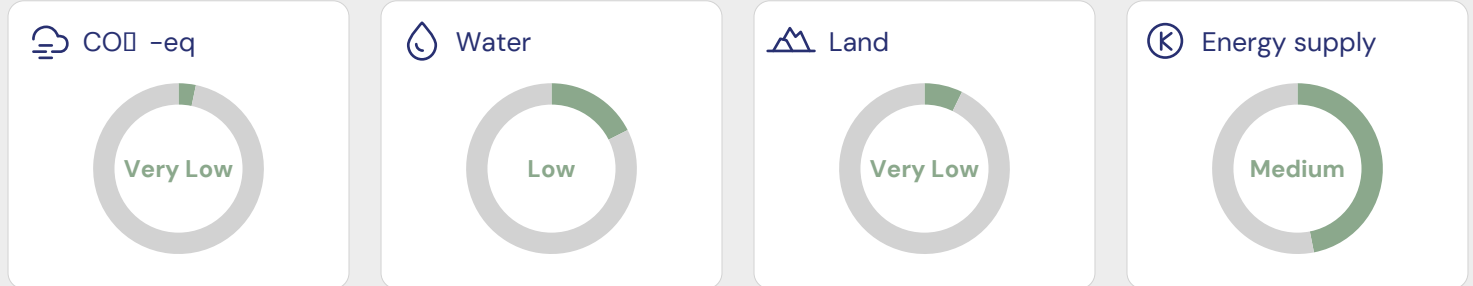

Impact on air, water and soil

Breakdown of ingredients

Biodiversity and animal welfare

No organic product

Labels