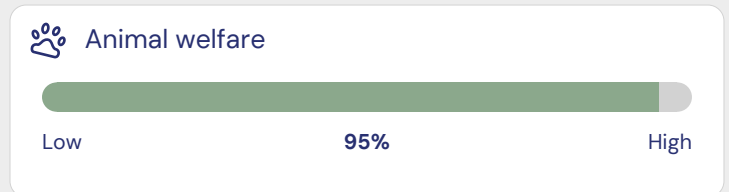

Ingredients

lait demi-écrémé IP-SUISSE (Suisse).

Impact on air, water and soil

Breakdown of ingredients

Biodiversity and animal welfare

Origin and seasonality

Packaging and preservation

Warning