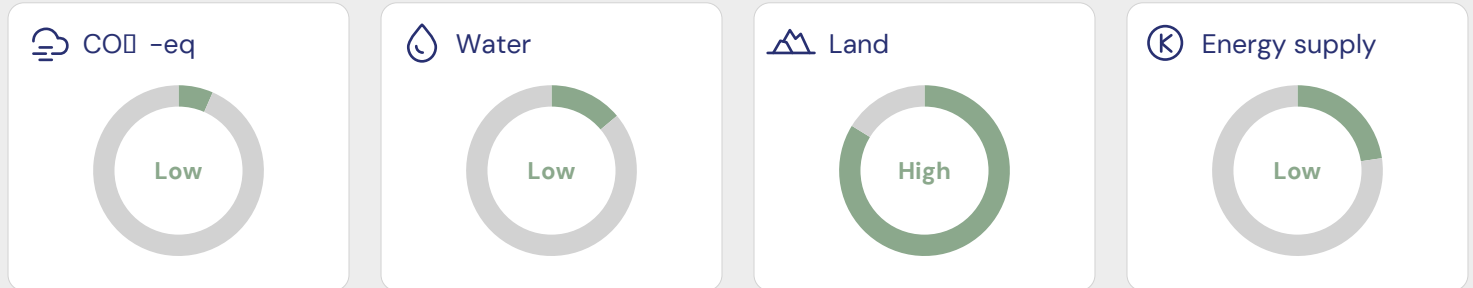

Impact on air, water and soil

Breakdown of ingredients