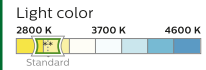

Beam performance

Available in H1, H4, H7

Lifetime up to **1500** hours**

LongLife EcoVision

★★★★★

Beam performance

Available in H1, H3, H4, H7, H11

Intense white xenon effect