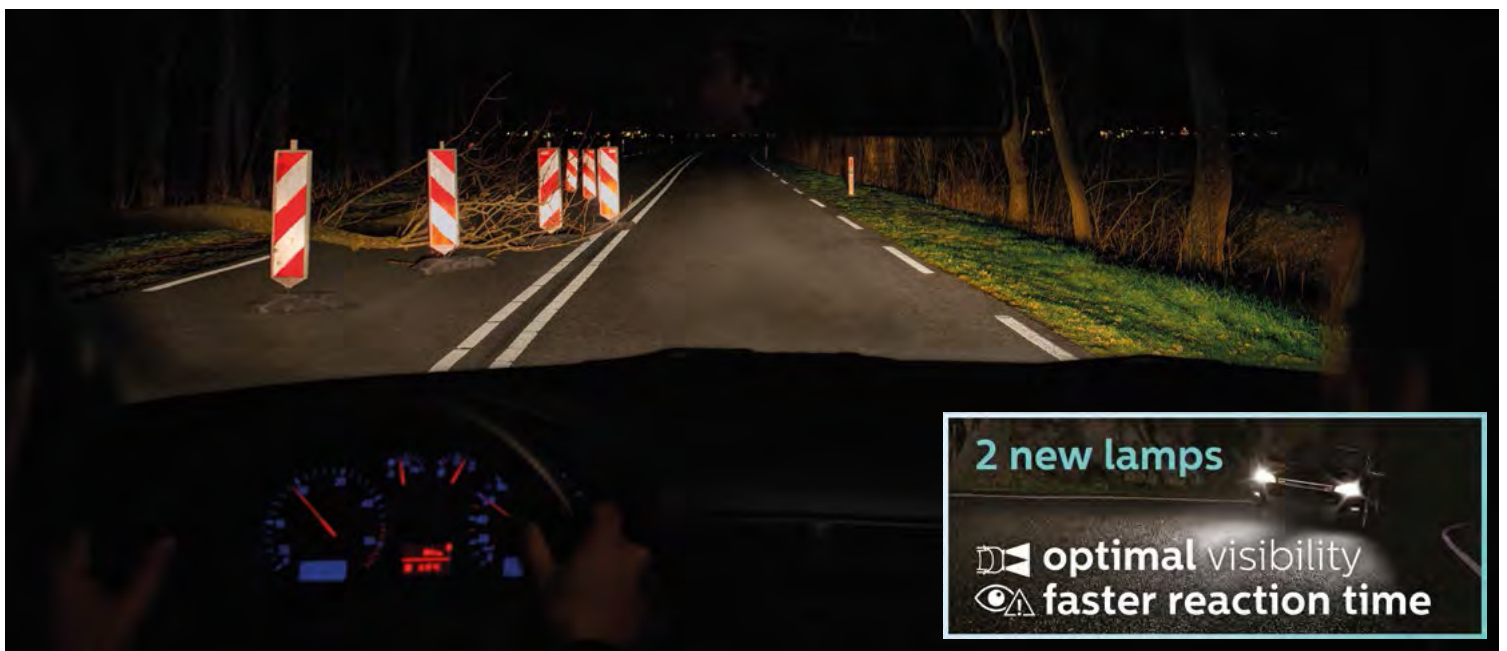

Beam performance*

Available in D1S, D2S, D2R, D3S

*Compared to the minimum legal standard;

**Up to;

***Lifetime differs per type, indication for H7 only

Images for illustration purposes only

1 new lamp

limited visibility
asymmetrical light