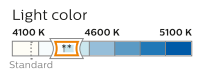

Available in H4, H7

Xenon

Ideal for replacement

Xenon Vision

Beam performance

Available in D1S, D1R, D2S, D2R, D3S, D3R, D4S, D4R, D5S

Up to **150%** more vision*

Xenon X-tremeVision gen2