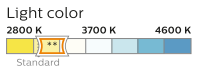

Light that lasts

Enjoy your passion

Halogen

Up to **30%** more vision*

Vision

★★★★★

Beam performance

Available in H1, H3, H4, H7, HB3, HB4, H11