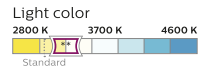

Up to **60%** more vision*

VisionPlus

★★★★★

Beam performance

Available in H1, H4, H7

Up to **130%** brighter light*

X-tremeVision

★★★★★

Beam performance

Available in H1, H4, H7

Lifetime up to **1500** hours**

LongLife EcoVision

★★★★★

Beam performance

Available in H1, H3, H4, H7, H11

Intense white xenon effect