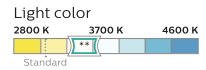

Up to **60%** more vision*

VisionPlus

★★★★★

Beam performance

Available in H1, H4, H7

Up to **130%** brighter light*

X-tremeVision

★★★★★

Beam performance

Available in H1, H4, H7

Lifetime up to **1500** hours**

LongLife EcoVision

★★★★★

Beam performance

Available in H1, H3, H4, H7, H11

Intense white xenon effect