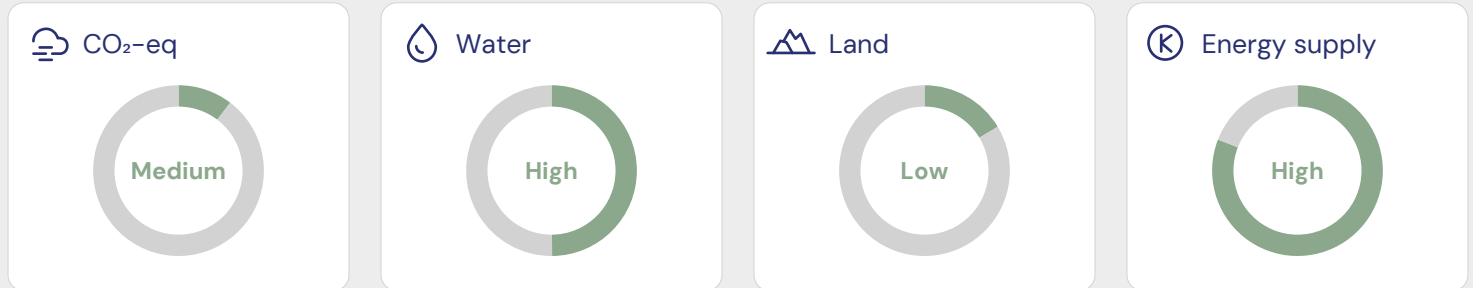

Karma Raspberry Protein Shake

Article number: 6476953

69 / 100
Good

ECO-SCORE® details

Environmental score	75
Labels and breeding/fishing programs	0
Endangered species	0
Environmental policy of the producing countries	0
Packaging	-10
Company policy	4
Total	69 / 100

Ingredients

Mandelproteinpulver, Himbeerpulver 30%, Dattelpulver 10%.

Impact on air, water and soil

Breakdown of ingredients

Biodiversity and animal welfare

No organic product

Labels

Animal welfare: Does not contain animal products