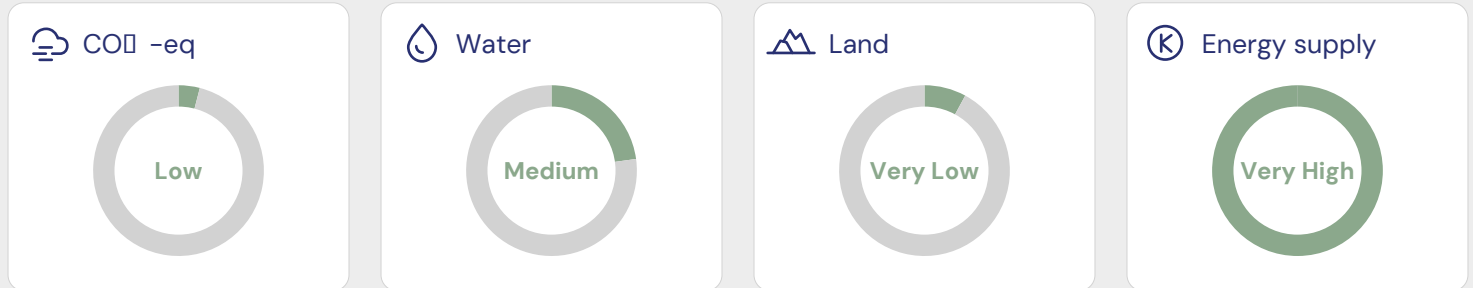

Impact on air, water and soil

Breakdown of ingredients

Biodiversity and animal welfare

No organic product

Labels
This product is not labelled.