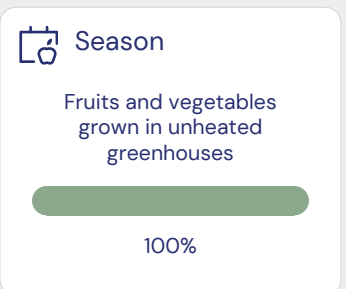

Origin and seasonality

Packaging and preservation

Not frozen

Main packaging
Other plastic

Warning

Assessment subject to change in recipe and product information. Beelong is not responsible for the quality or accuracy of the information used for the assessment.