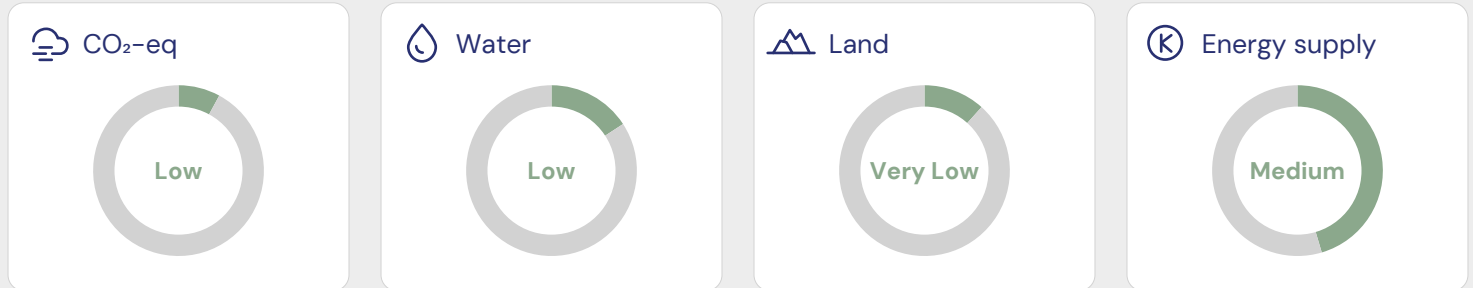

Impact on air, water and soil

Breakdown of ingredients

Biodiversity and animal welfare

No organic product

Labels