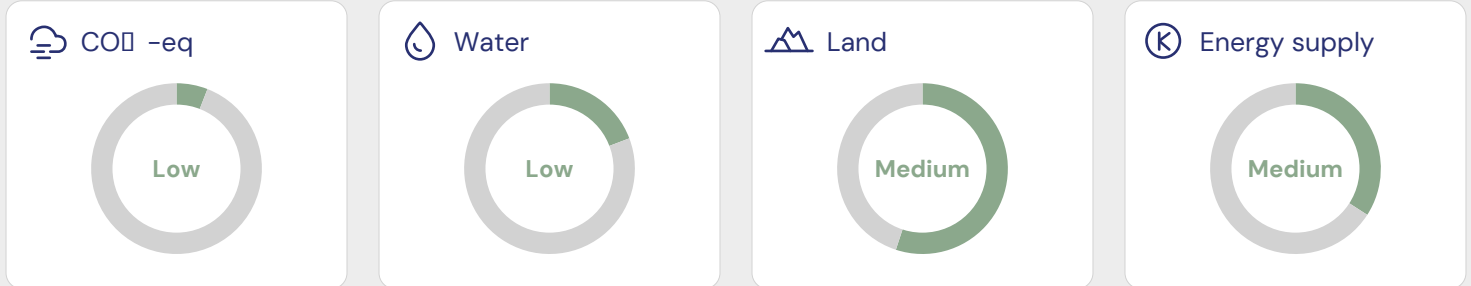

Impact on air, water and soil

Breakdown of ingredients