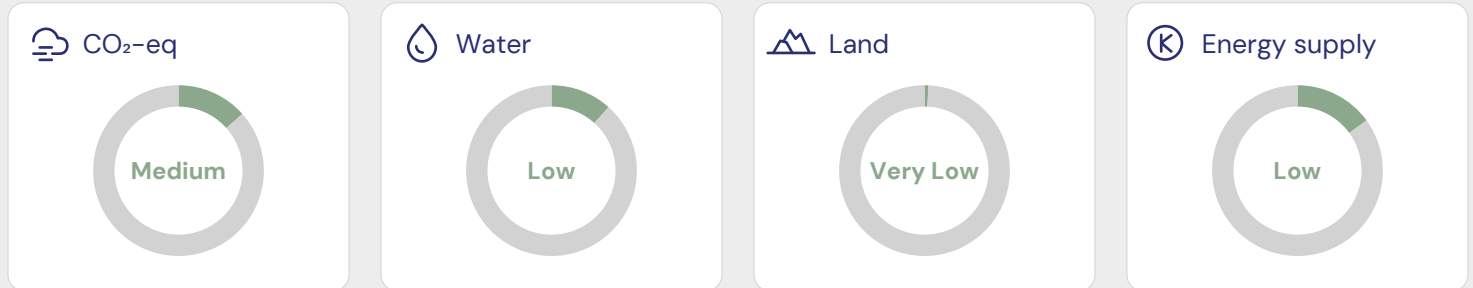

Impact on air, water and soil

Breakdown of ingredients

Biodiversity and animal welfare

No organic product

Labels
This product is not labelled.