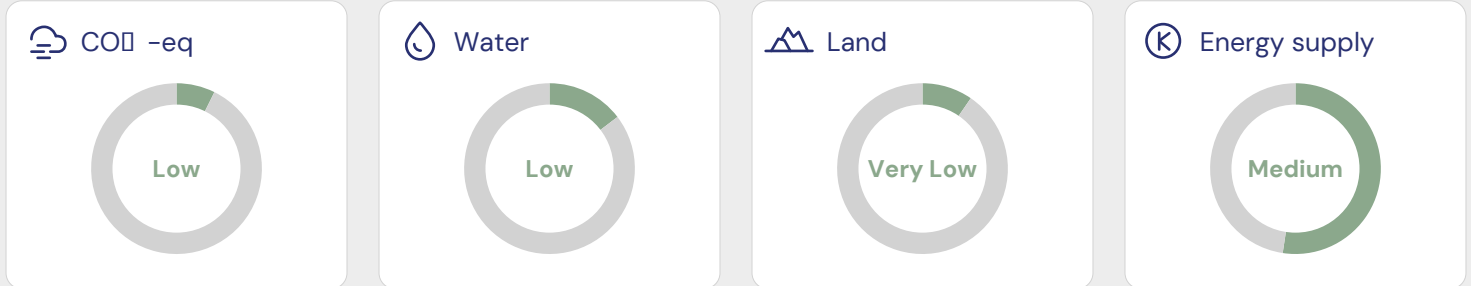

Impact on air, water and soil

Breakdown of ingredients

Biodiversity and animal welfare

No organic product

Labels This product is not labelled.