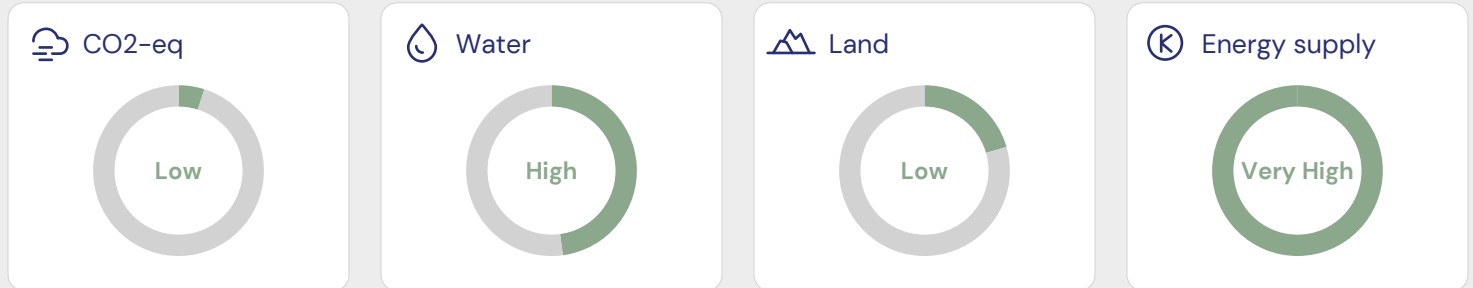

Impact on air, water and soil

Breakdown of ingredients

Biodiversity and animal welfare

No organic product

Labels: This product is not labelled.